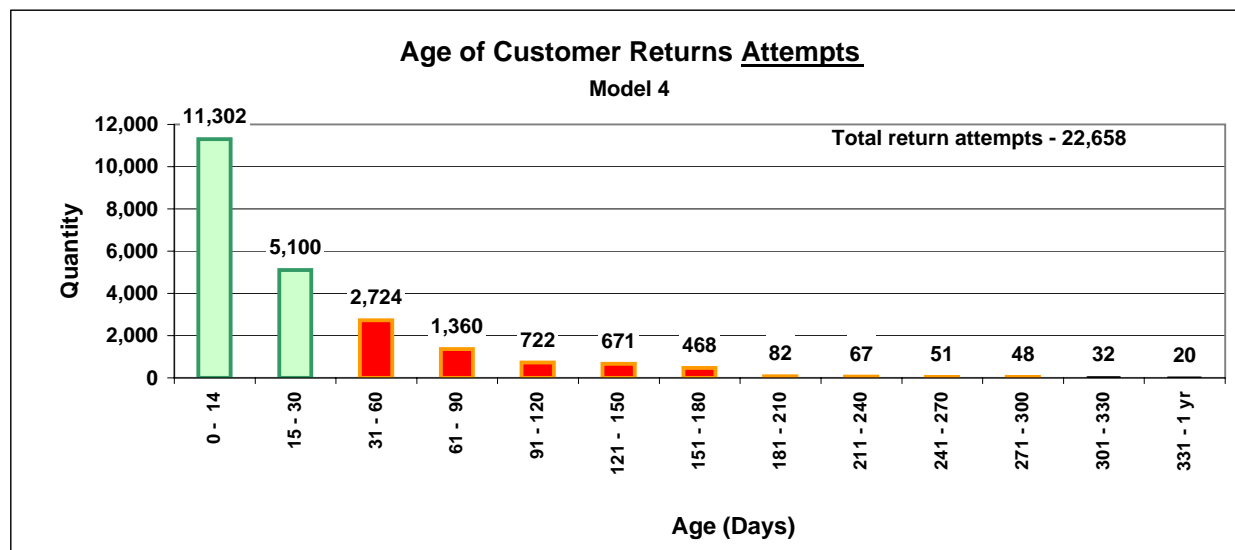

**Customer Store Return Attempts**  
**Product Age Sample Reports**

Store Returns Period = 30-Days

\*\*The information on this report is for example only\*\*