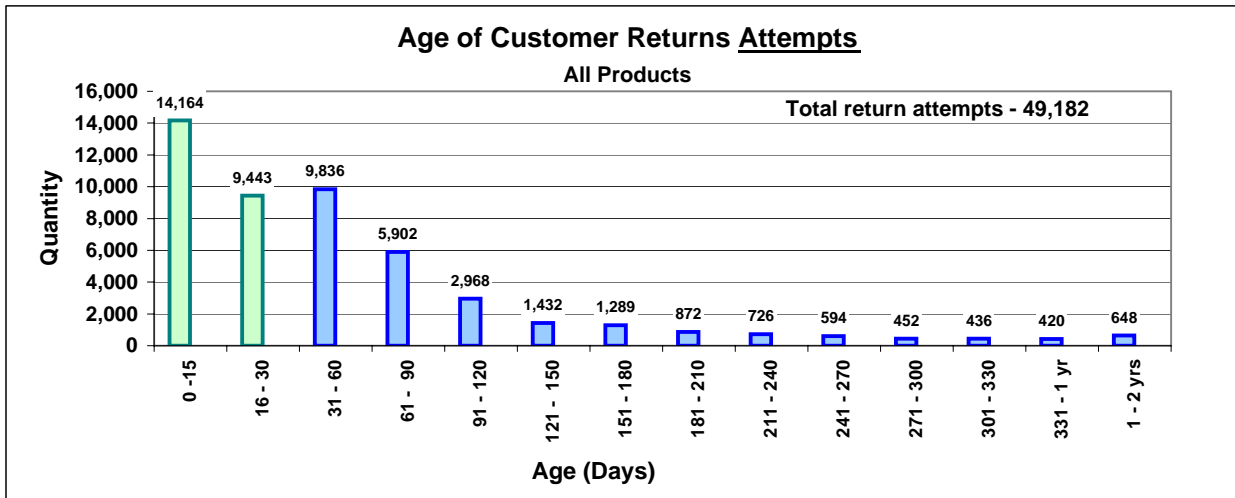

**Customer Store Return Attempts**  
**Product Age Sample Reports**

Store Returns Period = 30-Days

\*\*The information on this report is for example only\*\*