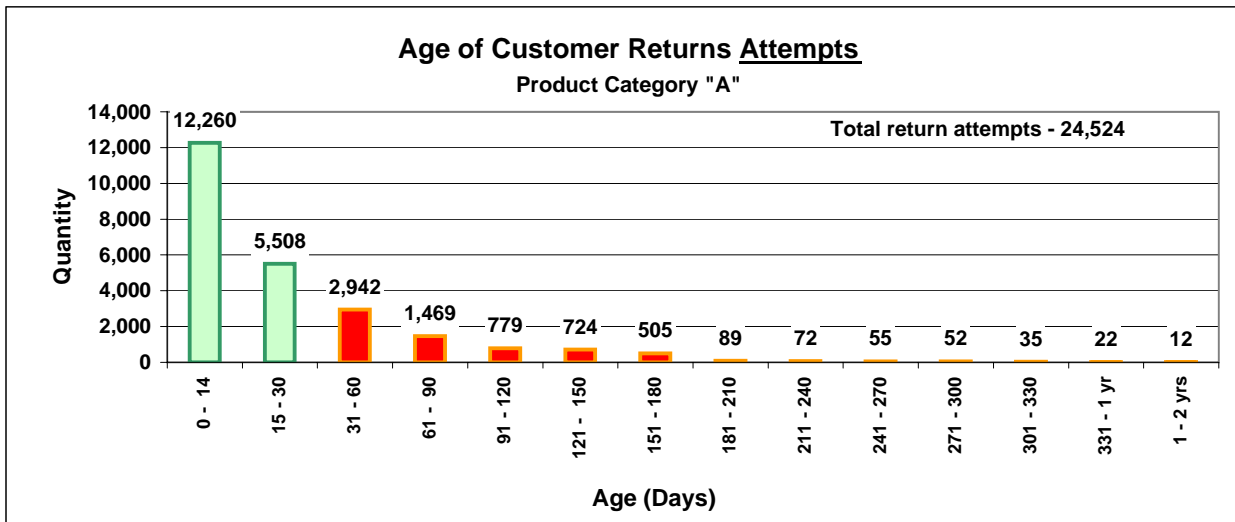

**Customer Store Return Attempts**  
**Product Age Sample Reports**

Store Returns Period = 30-Days

\*\*The information on this report is for example only\*\*